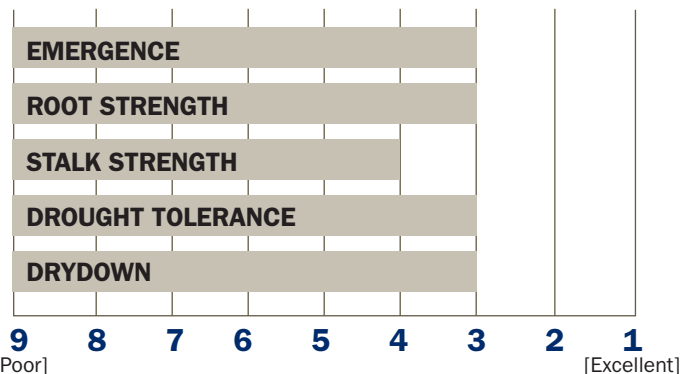

LH 6178 VT3

CORN HYBRIDS TECH INFO SUMMARY

POSITIONING AND MANAGEMENT

LH 6178 VT3 shows excellent yield performance. The VT3 technology trait will show excellent rootworm control in both low and high rootworm pressure. This hybrid can be planted at a range of plant populations due to its few ear characteristics. The medium-tall plant and ear height allow this hybrid to demonstrate good canopy and harvestability in rolling ground. The good emergence score allows this hybrid to be planted early. This hybrid has some Southern genetic families, which gives it good drought tolerance. LH 6178 VT3 needs to be watched for stalks in the fall and harvested when its ready.

111 RELATIVE MATURITY 111 DAYS

LH 6178 VT3

GENERAL CHARACTERISTICS

- Solid high yield
- Excellent roots with good stalks
- Impressive ear flex at low pops
- Strong emergence and vigor in cold soils

DISEASE RATINGS

Southern Leaf Blight	3
Northern Leaf Blight	3
Anthracnose Leaf Blight	5
Anthracnose Stalk Rot	4
Eye Spot	4
Gray Leaf Spot	3

OVERALL CHARACTERISTICS

Relative Maturity	111	Ear Height	Medium-High
Flowers Early/Late	Equal to Maturity	Leaf Attitude	Semi-Upright
Emergence	3	Canopy Color	Dark Green
Early Growth	3	Ear Type	Flex
Stalk Strength	4	Ear Flex	3
Root Strength	3	Number of Rows	16-18
Stay Green	4	Silage Rating	Good
Drydown	3	Ethanol-High Fermentable	*
Test Weight	4	Adaptability to Low Pops	Good
Drought Tolerance	3	Yield at 25-29M PPA	2
Corn on Corn	5	Yield at 29-34M PPA	2
Plant Height	Medium-Tall		