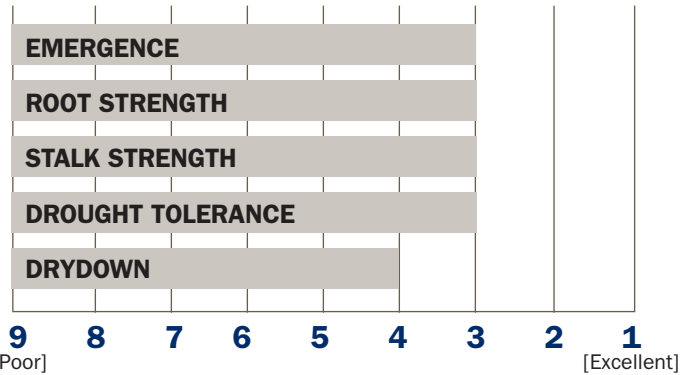

LH 5494 3000GT LH 5492 GT LH 5493 GTCBLL

CORN HYBRIDS TECH INFO SUMMARY

POSITIONING AND MANAGEMENT

LH 5494 3000GT is a hybrid that is very versatile and performs well in any soil type. It has excellent early seedling vigor for early planting into cool soils. This hybrid moves north well to be a full season hybrid but doesn't move south. Very good for silage.

104 RELATIVE MATURITY 104 DAYS

- LH 5494 3000GT Agrisure3000GT
- LH 5492 GT AgrisureGT
- LH 5493 GTCBLL AgrisureGT/CB/LL

HYBRID ADVANTAGES

- ✓ Tall hybrid, works well for grain or silage
- ✓ Widely adapted east to west
- ✓ Very good stalks and roots
- ✓ Likes high populations

DISEASE RATINGS

Southern Leaf Blight	4
Northern Leaf Blight	4
Anthracnose Leaf Blight	3
Anthracnose Stalk Rot	3
Eye Spot	3
Gray Leaf Spot	3
Common Rust	N/A
Goss' Wilt	N/A

OVERALL CHARACTERISTICS

Relative Maturity	104	Emergence	3
Plant Height	Tall	Early Growth	3
Ear Height	Medium-High	Stalk Strength	3
Ear Type	Semi-Flex	Root Strength	3
Leaf Attitude	Semi-Upright	Stay Green	2
Kernal Rows	14-16	Dry Down	3
Cob Color	Pink	Test Weight	3
Husk Cover	Adequate	Drought Tolerance	2
Shank Length	Average	Corn After Corn	5
Polpulation Tolerance	32-36	Ear Flex	2
Herbicide Sensitivity	N/A		

Ratings: 1-2 = Excellent, 3-4 = Very Good, 5-6 = Good, 7-8 = Fair, 9 = Poor, * = insufficient data **Plant and Ear Height:** 1 = Short, 5 = Tall

Genuity™, Genuity and Design™, Genuity™ SmartStax™, SmartStax™ and Design™, Roundup Ready®, Roundup Ready 2 Technology and Design™, YieldGard VT Triple®, and YieldGard Corn Borer and Design® are trademarks of Monsanto Technology LLC, ©2009 Monsanto Company. Herculex® is a trademark of Dow AgroSciences LLC. Agrisure® is a trademark of a Syngenta Group Company.