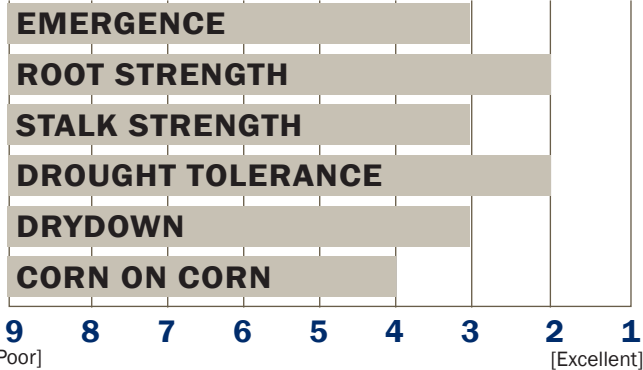

LH 5103 RR

TECH INFO SUMMARY

LH 5103 RR is a healthy plant able to be placed into the toughest of situations. With stalks and roots to brace this plant up it will handle almost anything you throw at it. This hybrid is heavy on defensive traits, one would think yield would suffer. This is not the case! Performance data on this hybrid is very impressive.

101

RELATIVE MATURITY 101 DAYS

LH 5103 RR

HYBRID ADVANTAGES

- Great refuge hybrid
- Strong roots and stalks
- In-field drought tolerance
- Highly defensive hybrid but doesn't disappoint on yield

DISEASE RATINGS

Southern Leaf Blight	*
Northern Leaf Blight	*
Anthracnose Leaf Blight	*
Anthracnose Stalk Rot	3
Eye Spot	*
Gray Leaf Spot	4
Common Rust	*
Goss' Wilt	*

OVERALL CHARACTERISTICS

Relative Maturity	101	Emergence	3
Plant Height	Medium	Early Growth	3
Ear Height	Medium-Tall	Stalk Strength	3
Ear Type	Semi-Flex	Root Strength	2
Leaf Attitude	Semi-Upright	Stay Green	3
Kernel Rows	14-16	Drydown	3
Cob Color	Red	Test Weight	3
Husk Cover	Medium	Drought Tolerance	2
Shank Length	Medium	Corn on Corn	4
Population Tolerance	30,000- 34,000	Ear Flex	3
Herbicide Sensitivity	N/A		